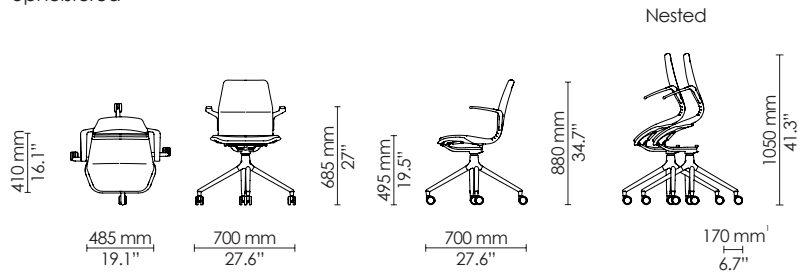

AS100 - Side chair
Upholstered

AS100 - Armchair
Upholstered

¹+1 chair = +170 mm/6.7"

AS400

Ø830 mm / Ø32.7"

Ø830 mm / Ø32.7"

640 x 640 mm / 25.2" x 25.2"

AS500

Ø700 mm / Ø27.6"

600 x 600 mm / 23.6" x 23.6"

AS400
Round concave

Flipped

Flipped & nested

AS400
Round

Flipped

Flipped & nested

AS400
Square

Flipped

Flipped & nested

¹+1 table = +160 mm/6.3"

AS500
Round

AS500
Square

¹+1 table = +160 mm/6.3"