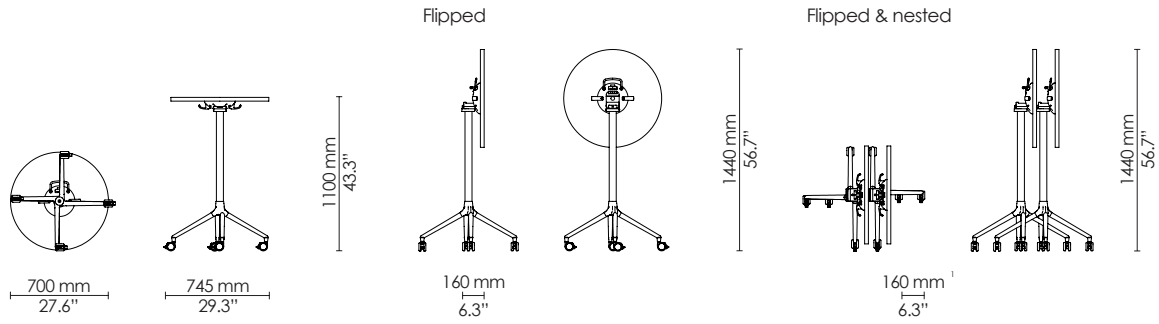

AS100 - Side chair
Upholstered

AS100 - Armchair
Upholstered

¹+1 chair = +170 mm/6.7"

AS400

Ø830 mm / Ø32.7"

Ø830 mm / Ø32.7"

640 x 640 mm / 25.2" x 25.2"

AS500

Ø700 mm / Ø27.6"

600 x 600 mm / 23.6" x 23.6"

AS400
Round concave

Flipped

Flipped & nested

AS400
Round

Flipped

Flipped & nested

AS400
Square

Flipped

Flipped & nested

¹+1 table = +160 mm/6.3"

AS500
Round

AS500
Square

¹+1 table = +160 mm/6.3"