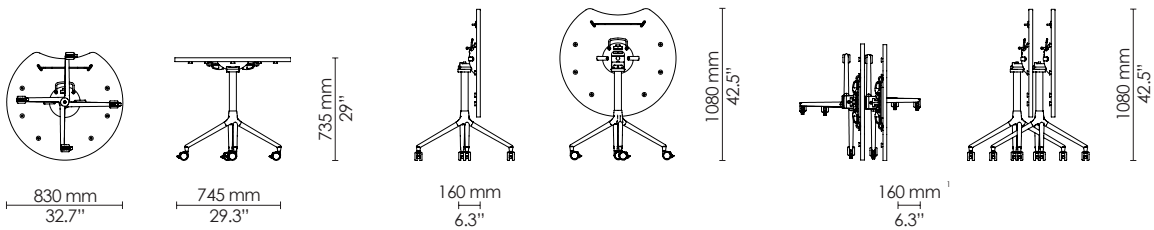

AS100 - Side chair
Upholstered

AS100 - Armchair
Upholstered

¹+1 chair = +170 mm/6.7"

AS400

Ø830 mm / Ø32.7"

Ø830 mm / Ø32.7"

640 x 640 mm / 25.2" x 25.2"

AS500

Ø700 mm / Ø27.6"

600 x 600 mm / 23.6" x 23.6"

AS400
Round concave

Flipped

Flipped & nested

AS400
Round

Flipped

Flipped & nested

AS400
Square

Flipped

Flipped & nested

¹+1 table = +160 mm/6.3"

AS500
Round

AS500
Square

¹+1 table = +160 mm/6.3"