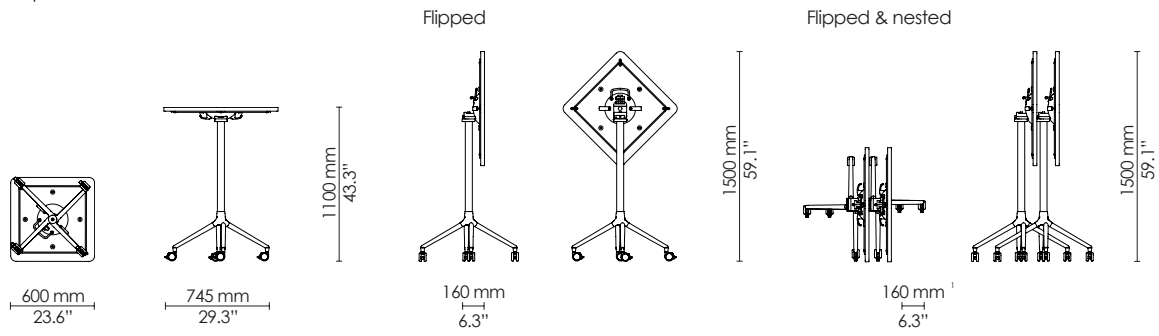

AS100 - Side chair
Upholstered

AS100 - Armchair
Upholstered

¹+1 chair = +170 mm/6.7"

AS400

Ø830 mm / Ø32.7"

Ø830 mm / Ø32.7"

640 x 640 mm / 25.2" x 25.2"

AS500

Ø700 mm / Ø27.6"

600 x 600 mm / 23.6" x 23.6"

AS400
Round concave

Flipped

Flipped & nested

AS400
Round

Flipped

Flipped & nested

AS400
Square

Flipped

Flipped & nested

¹+1 table = +160 mm/6.3"

AS500
Round

AS500
Square

¹+1 table = +160 mm/6.3"