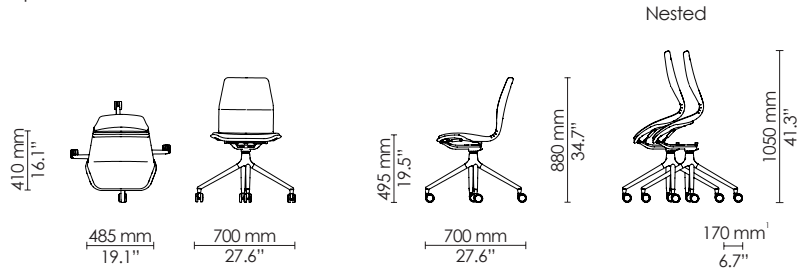

AS100 - Side chair
Upholstered

AS100 - Armchair
Upholstered

¹+1 chair = +170 mm/6.7"

AS400

Ø830 mm / Ø32.7"

Ø830 mm / Ø32.7"

640 x 640 mm / 25.2" x 25.2"

AS500

Ø700 mm / Ø27.6"

600 x 600 mm / 23.6" x 23.6"

AS400
Round concave

Flipped

Flipped & nested

AS400
Round

Flipped

Flipped & nested

AS400
Square

Flipped

Flipped & nested

¹+1 table = +160 mm/6.3"

AS500
Round

AS500
Square

¹+1 table = +160 mm/6.3"