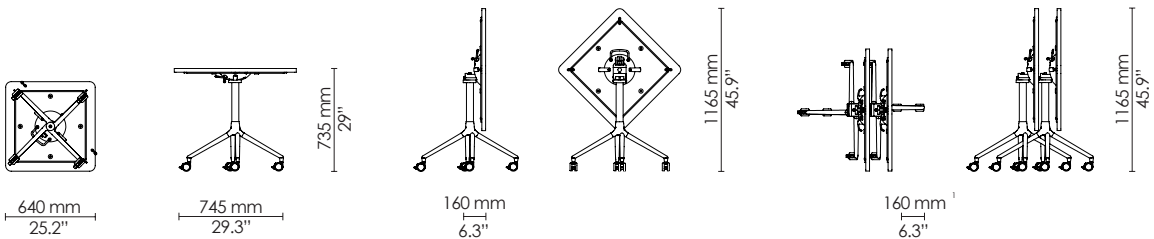

AS100 - Side chair
Upholstered

AS100 - Armchair
Upholstered

¹+1 chair = +170 mm/6.7"

AS400

Ø830 mm / Ø32.7"

Ø830 mm / Ø32.7"

640 x 640 mm / 25.2" x 25.2"

AS500

Ø700 mm / Ø27.6"

600 x 600 mm / 23.6" x 23.6"

AS400
Round concave

Flipped

Flipped & nested

AS400
Round

Flipped

Flipped & nested

AS400
Square

Flipped

Flipped & nested

¹+1 table = +160 mm/6.3"

AS500
Round

AS500
Square

¹+1 table = +160 mm/6.3"