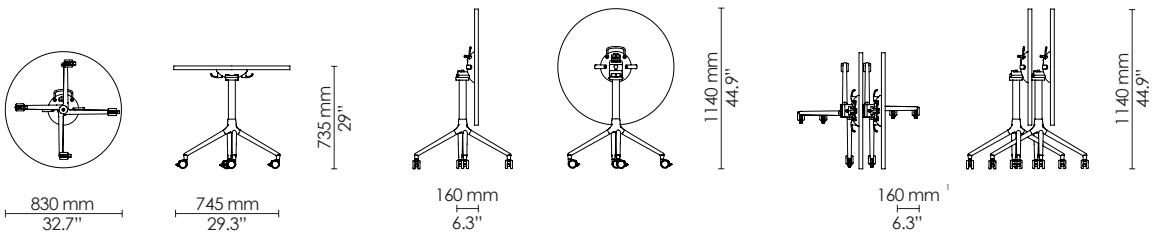

AS100 - Side chair
Upholstered

AS100 - Armchair
Upholstered

¹+1 chair = +170 mm/6.7"

AS400

Ø830 mm / Ø32.7"

Ø830 mm / Ø32.7"

640 x 640 mm / 25.2" x 25.2"

AS500

Ø700 mm / Ø27.6"

600 x 600 mm / 23.6" x 23.6"

AS400
Round concave

Flipped

Flipped & nested

AS400
Round

Flipped

Flipped & nested

AS400
Square

Flipped

Flipped & nested

¹+1 table = +160 mm/6.3"

AS500
Round

AS500
Square

¹+1 table = +160 mm/6.3"