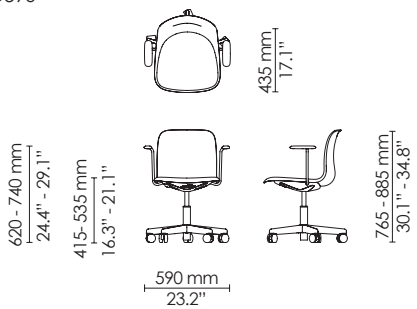

4-leg - barstool - counter height
Seat upholstered

4-leg - barstool - counter height
Fully upholstered

Sled - barstool
Polypropylene

Sled - barstool
Seat upholstered

Sled - barstool
Fully Upholstered

Learn - side chair
Polypropylene
Ø720

Learn - armchair
Polypropylene
Ø720

Learn - side chair
Seat upholstered
Ø720

Learn - armchair
Seat upholstered
Ø720

Learn - side chair
Fully Upholstered
Ø720

Learn - armchair
Fully Upholstered
Ø720

Swivel - side chair
Polypropylene
Ø590

Swivel - armchair
Polypropylene
Ø590

Swivel - side chair
Seat upholstered
Ø590

Swivel - armchair
Seat upholstered
Ø590

Swivel - side chair
Fully upholstered
Ø590

Swivel - armchair
Fully upholstered
Ø590