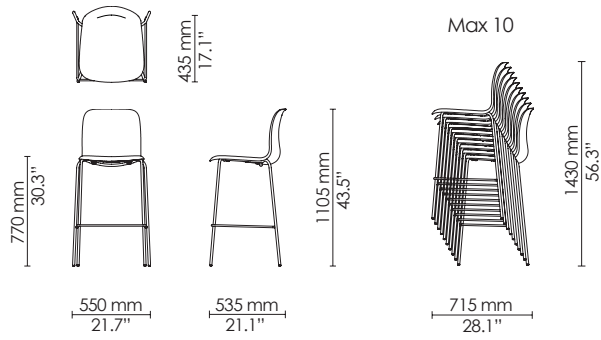

4-leg on castors - armchair
Fully upholstered

Sled - side chair
Polypropylene

Sled - armchair
Polypropylene

Sled - side chair
Seat upholstered

Sled - armchair
Seat upholstered

Sled - side chair
Fully upholstered

Sled - armchair
Fully upholstered

Sled - sidechair with writing tablet
Polypropylene

Sled - armchair with writing tablet
Polypropylene

Linked chairs

Chair dolly with handle
- Single

*Applicable for polypropylene side chairs only

*Contact HOWE for information on dollies for other SixE chair versions

4-leg - barstool
Polypropylene

4-leg - barstool
Seat upholstered

4-leg - barstool
Fully upholstered

4-leg - barstool - counter height
Polypropylene

4-leg - barstool - counter height
Seat upholstered

4-leg - barstool - counter height
Fully upholstered

Sled - barstool
Polypropylene

Sled - barstool
Seat upholstered

Sled - barstool
Fully Upholstered

Learn - side chair
Polypropylene
Ø720