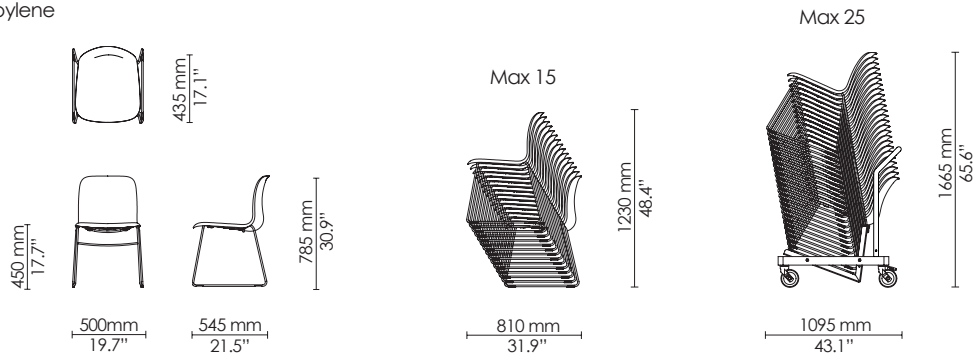

Sled - side chair
Polypropylene