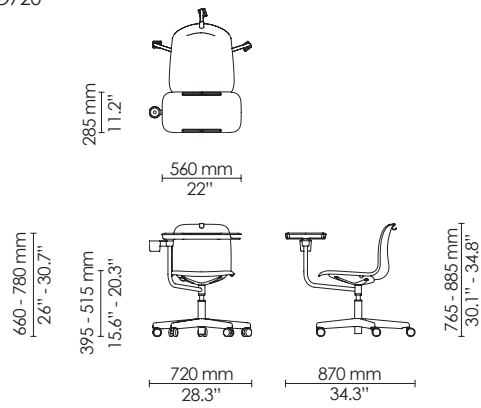

Learn - side chair
Polypropylene
Ø720