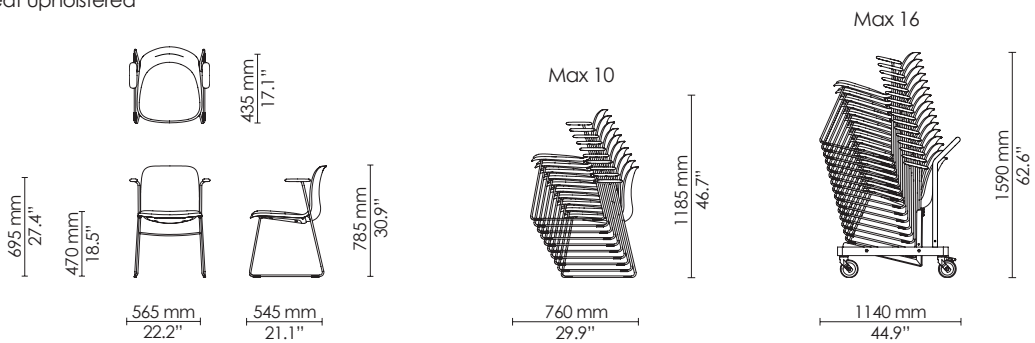

4-leg - side chair
Polypropylene

4-leg - armchair
Polypropylene

4-leg on castors - side chair
Polypropylene

4-leg on castors - armchair
Polypropylene

4-leg - side chair
Seat upholstered

4-leg - armchair
Seat upholstered

4-leg on castors - side chair
Seat upholstered

4-leg on castors - armchair
Seat upholstered

4-leg - side chair
Fully upholstered

4-leg - armchair
Fully upholstered

4-leg on castors - side chair
Fully upholstered

4-leg on castors - armchair
Fully upholstered

Sled - side chair
Polypropylene

Sled - armchair
Polypropylene

Sled - side chair
Seat upholstered

Sled - armchair
Seat upholstered

Sled - side chair
Fully upholstered

Sled - armchair
Fully upholstered

Sled - sidechair with writing tablet
Polypropylene

Sled - armchair with writing tablet
Polypropylene

Linked chairs

Chair dolly with handle
- Single

*Applicable for polypropylene side chairs only