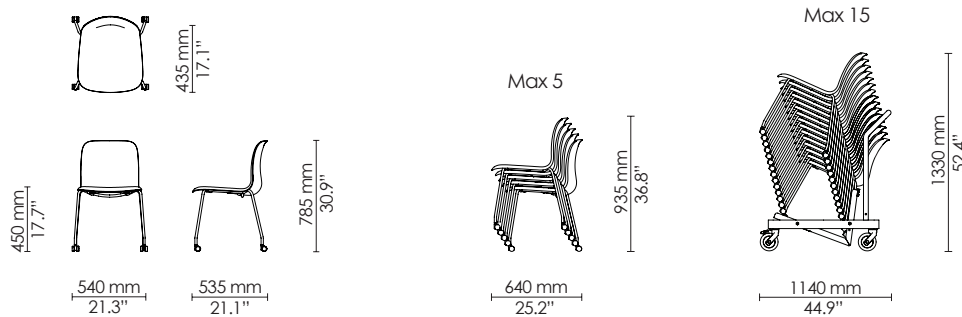

4-leg on castors - side chair
Polypropylene