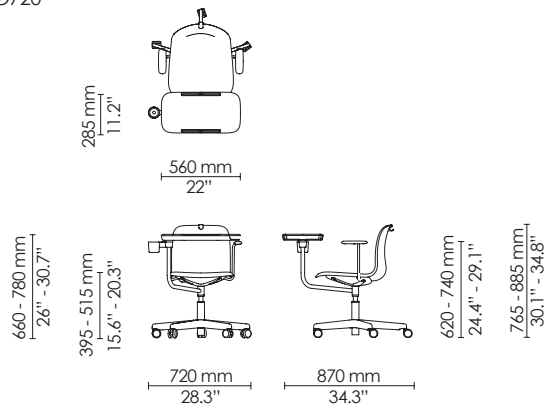

Learn - armchair
Polypropylene
Ø720