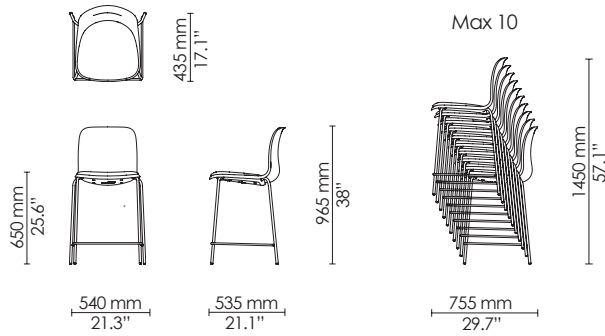

4-leg - barstool - counter height
Seat upholstered