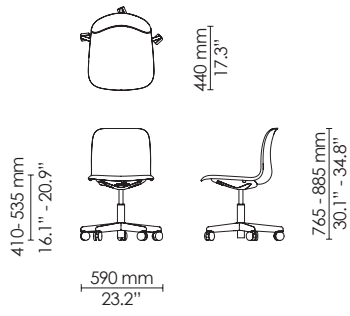

4-leg - barstool - counter height
Seat upholstered

4-leg - barstool - counter height
Fully upholstered

Sled - barstool
Polypropylene

Sled - barstool
Seat upholstered

Sled - barstool
Fully Upholstered

Learn - side chair
Polypropylene
Ø720

Learn - armchair
Polypropylene
Ø720

Learn - side chair
Seat upholstered
Ø720

Learn - armchair
Seat upholstered
Ø720

Learn - side chair
Fully Upholstered
Ø720

Learn - armchair
Fully Upholstered
Ø720

Swivel - side chair
Polypropylene
Ø590

Swivel - armchair
Polypropylene
Ø590

Swivel - side chair
Seat upholstered
Ø590

Swivel - armchair
Seat upholstered
Ø590

Swivel - side chair
Fully upholstered
Ø590

Swivel - armchair
Fully upholstered
Ø590