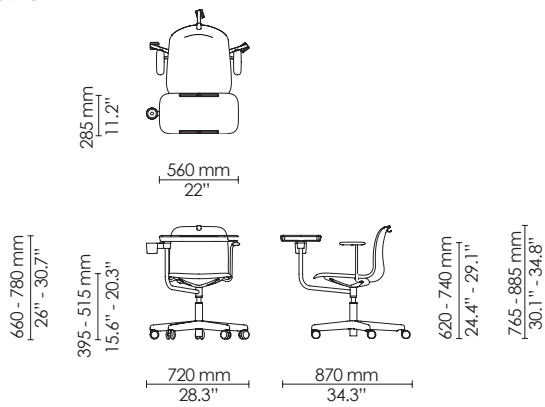

4-leg - barstool - counter height
Seat upholstered

4-leg - barstool - counter height
Fully upholstered

Sled - barstool
Polypropylene

Sled - barstool
Seat upholstered

Sled - barstool
Fully Upholstered

Learn - side chair
Polypropylene
Ø720

Learn - armchair
Polypropylene
Ø720

Learn - side chair
Seat upholstered
Ø720

Learn - armchair
Seat upholstered
Ø720

Learn - side chair
Fully Upholstered
Ø720

Learn - armchair
Fully Upholstered
Ø720

Swivel - side chair
Polypropylene
Ø590

Swivel - armchair
Polypropylene
Ø590

Swivel - side chair
Seat upholstered
Ø590

Swivel - armchair
Seat upholstered
Ø590

Swivel - side chair
Fully upholstered
Ø590

Swivel - armchair
Fully upholstered
Ø590