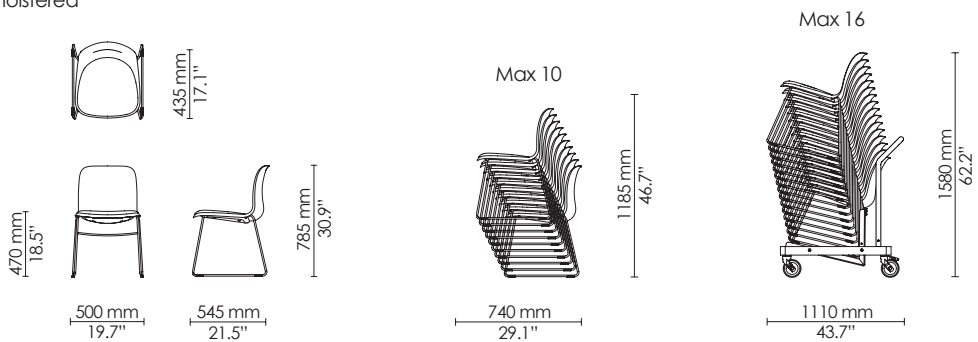

4-leg - side chair
Polypropylene

4-leg - armchair
Polypropylene

4-leg on castors - side chair
Polypropylene

4-leg on castors - armchair
Polypropylene

4-leg - side chair
Seat upholstered

4-leg - armchair
Seat upholstered

4-leg on castors - side chair
Seat upholstered

4-leg on castors - armchair
Seat upholstered

4-leg - side chair
Fully upholstered

4-leg - armchair
Fully upholstered

4-leg on castors - side chair
Fully upholstered

4-leg on castors - armchair
Fully upholstered

Sled - side chair
Polypropylene

Sled - armchair
Polypropylene

Sled - side chair
Seat upholstered

Sled - armchair
Seat upholstered

Sled - side chair
Fully upholstered

Sled - armchair
Fully upholstered

Sled - sidechair with writing tablet
Polypropylene

Sled - armchair with writing tablet
Polypropylene

Linked chairs

Chair dolly with handle
- Single

*Applicable for polypropylene side chairs only