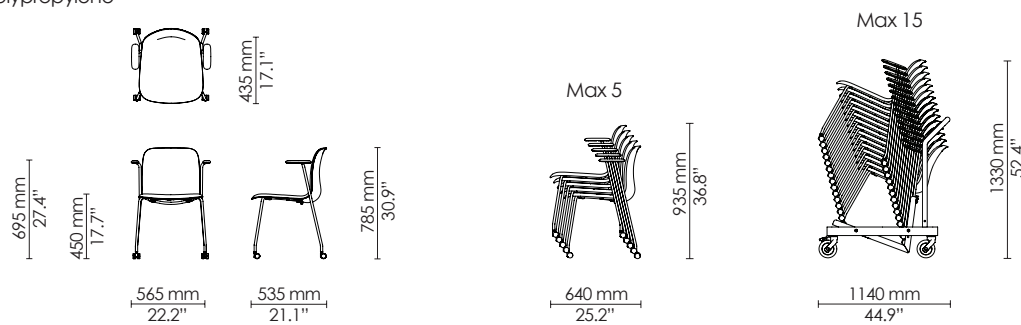

4-leg - side chair
Polypropylene

4-leg - armchair
Polypropylene

4-leg on castors - side chair
Polypropylene

4-leg on castors - armchair
Polypropylene

4-leg - side chair
Seat upholstered

4-leg - armchair
Seat upholstered

4-leg - barstool - counter height
Seat upholstered

4-leg - barstool - counter height
Fully upholstered

Sled - barstool
Polypropylene

Sled - barstool
Seat upholstered

Sled - barstool
Fully Upholstered

Learn - side chair
Polypropylene
Ø720

Learn - armchair
Polypropylene
Ø720

Learn - side chair
Seat upholstered
Ø720

Learn - armchair
Seat upholstered
Ø720

Learn - side chair
Fully Upholstered
Ø720

Learn - armchair
Fully Upholstered
Ø720

Swivel - side chair
Polypropylene
Ø590

Swivel - armchair
Polypropylene
Ø590

Swivel - side chair
Seat upholstered
Ø590

Swivel - armchair
Seat upholstered
Ø590

Swivel - side chair
Fully upholstered
Ø590

Swivel - armchair
Fully upholstered
Ø590