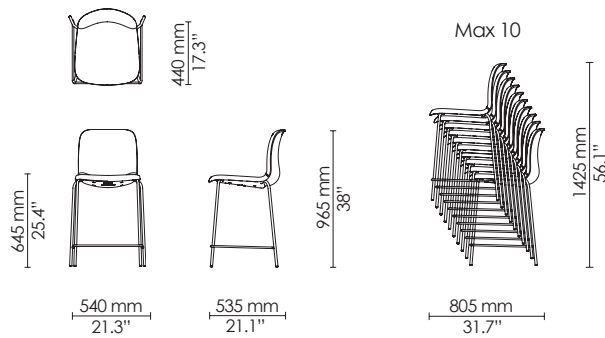

Sled - barstool
Polypropylene

4-leg - barstool - counter height
Fully upholstered