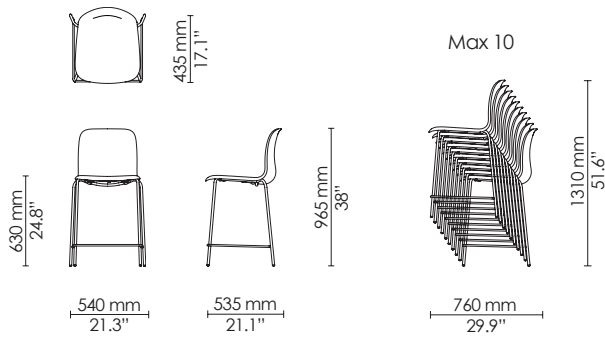

4-leg - barstool - counter height
Polypropylene