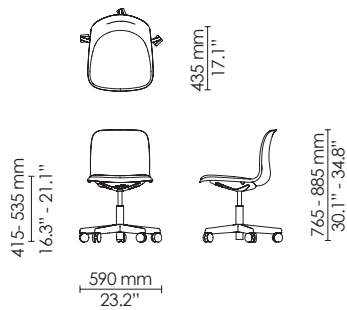

4-leg - barstool - counter height
Seat upholstered

4-leg - barstool - counter height
Fully upholstered

Sled - barstool
Polypropylene

Sled - barstool
Seat upholstered

Sled - barstool
Fully Upholstered

Learn - side chair
Polypropylene
Ø720

Learn - armchair
Polypropylene
Ø720

Learn - side chair
Seat upholstered
Ø720

Learn - armchair
Seat upholstered
Ø720

Learn - side chair
Fully Upholstered
Ø720

Learn - armchair
Fully Upholstered
Ø720

Swivel - side chair
Polypropylene
Ø590

Swivel - armchair
Polypropylene
Ø590

Swivel - side chair
Seat upholstered
Ø590

Swivel - armchair
Seat upholstered
Ø590

Swivel - side chair
Fully upholstered
Ø590

Swivel - armchair
Fully upholstered
Ø590