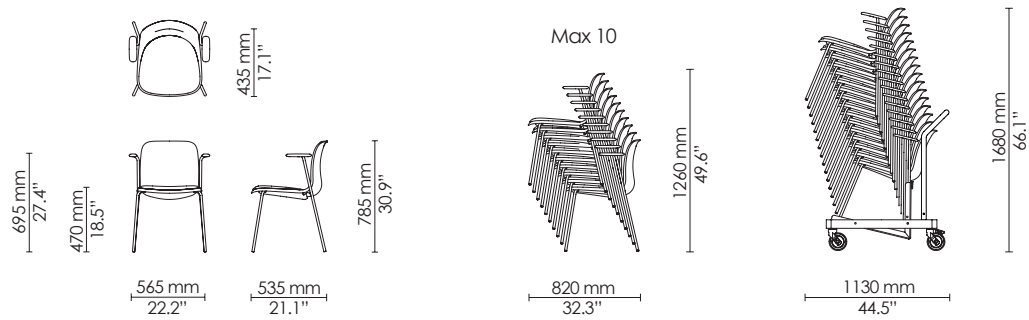

4-leg - armchair
Seat upholstered