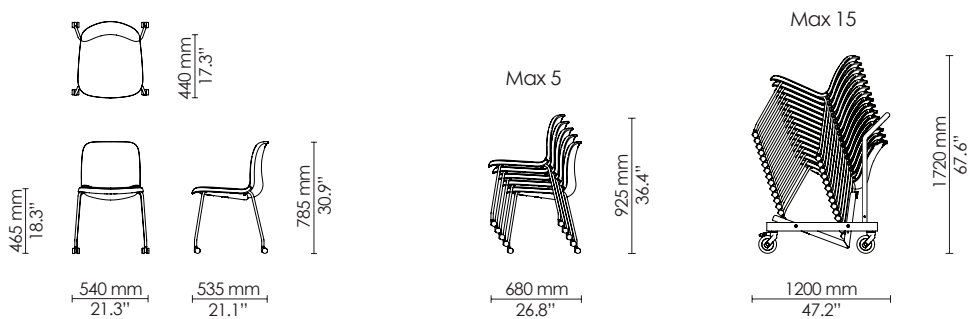

4-leg on castors - side chair
Fully upholstered