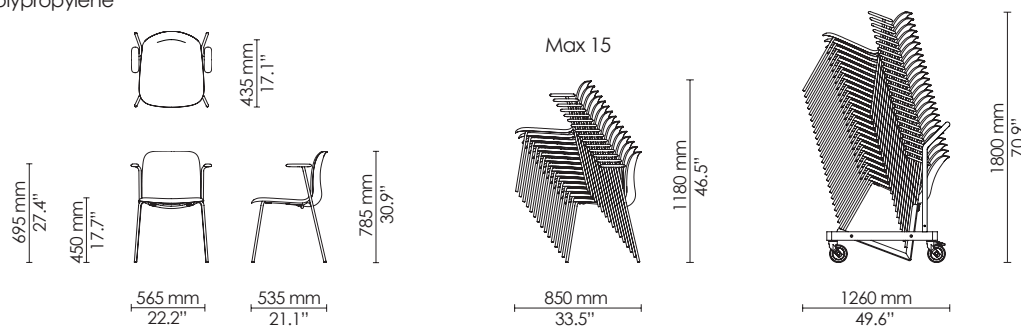

4-leg - armchair
Polypropylene