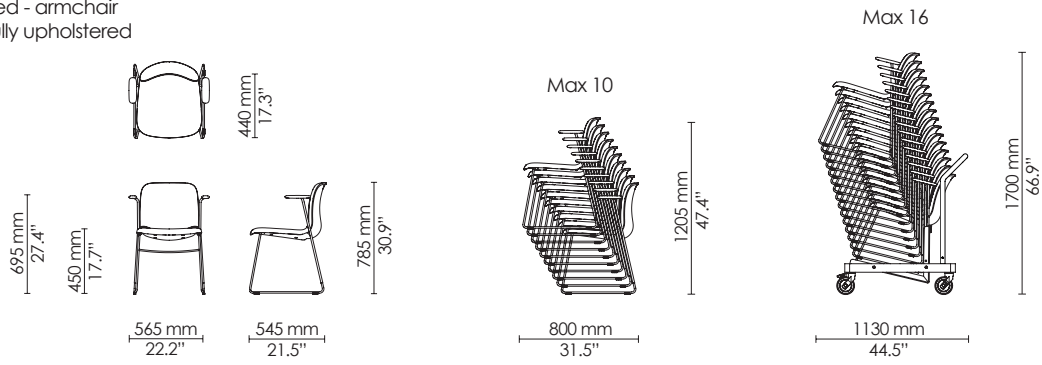

4-leg - side chair
Polypropylene

4-leg - armchair
Polypropylene

4-leg on castors - side chair
Polypropylene

4-leg on castors - armchair
Polypropylene

4-leg - side chair
Seat upholstered

4-leg - armchair
Seat upholstered

4-leg on castors - side chair
Seat upholstered

4-leg on castors - armchair
Seat upholstered

4-leg - side chair
Fully upholstered

4-leg - armchair
Fully upholstered

4-leg on castors - side chair
Fully upholstered

4-leg on castors - armchair
Fully upholstered

Sled - side chair
Polypropylene

Sled - armchair
Polypropylene

Sled - side chair
Seat upholstered

Sled - armchair
Seat upholstered

Sled - side chair
Fully upholstered

Sled - armchair
Fully upholstered

Sled - sidechair with writing tablet
Polypropylene

Sled - armchair with writing tablet
Polypropylene

Linked chairs

Chair dolly with handle
- Single

*Applicable for polypropylene side chairs only