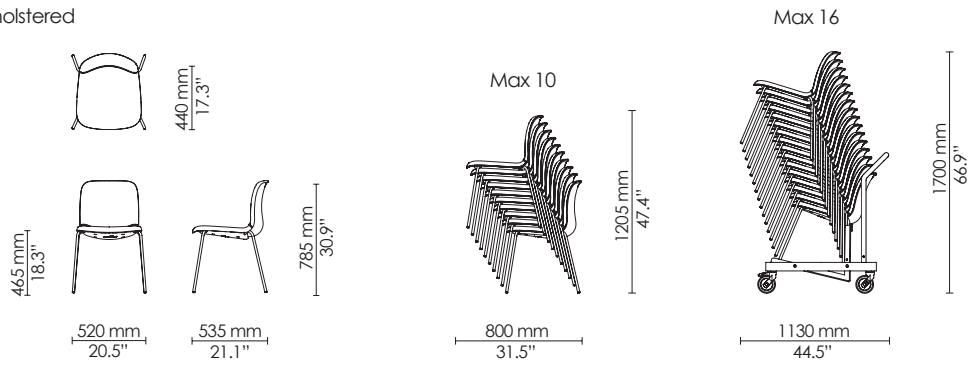

4-leg - side chair
Fully upholstered