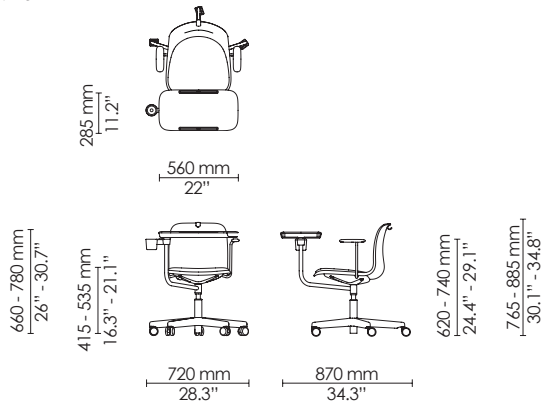

Learn - side chair
Fully Upholstered
Ø720