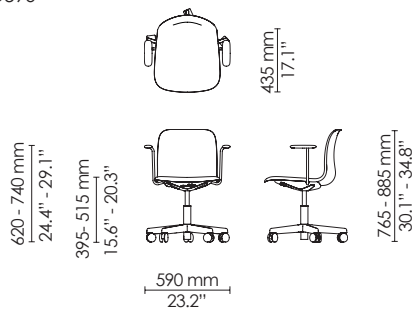

4-leg - barstool - counter height
Seat upholstered

4-leg - barstool - counter height
Fully upholstered

Sled - barstool
Polypropylene

Sled - barstool
Seat upholstered

Sled - barstool
Fully Upholstered

Learn - side chair
Polypropylene
Ø720

Learn - armchair
Polypropylene
Ø720

Learn - side chair
Seat upholstered
Ø720

Learn - armchair
Seat upholstered
Ø720

Learn - side chair
Fully Upholstered
Ø720

Learn - armchair
Fully Upholstered
Ø720

Swivel - side chair
Polypropylene
Ø590

Swivel - armchair
Polypropylene
Ø590

Swivel - side chair
Seat upholstered
Ø590

Swivel - armchair
Seat upholstered
Ø590

Swivel - side chair
Fully upholstered
Ø590

Swivel - armchair
Fully upholstered
Ø590