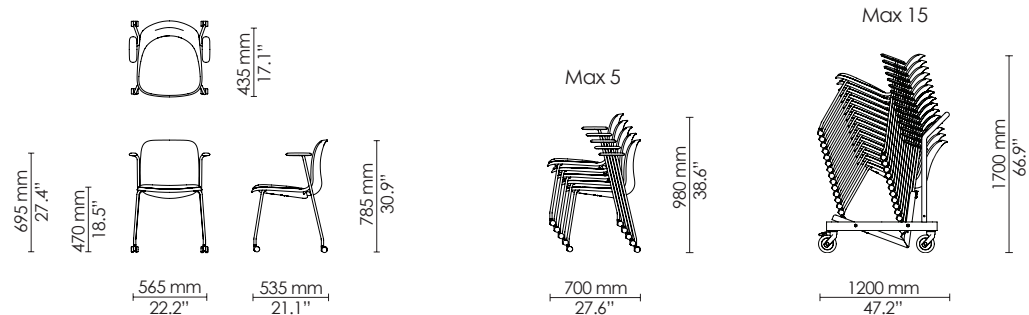

4-leg on castors - armchair
Seat upholstered