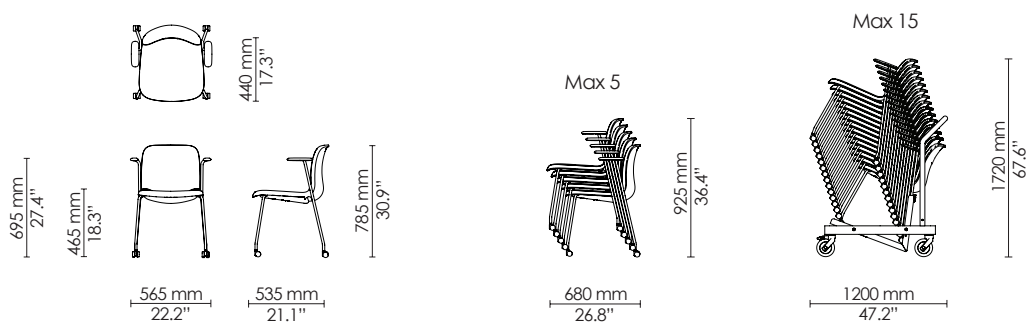

4-leg on castors - armchair
Fully upholstered