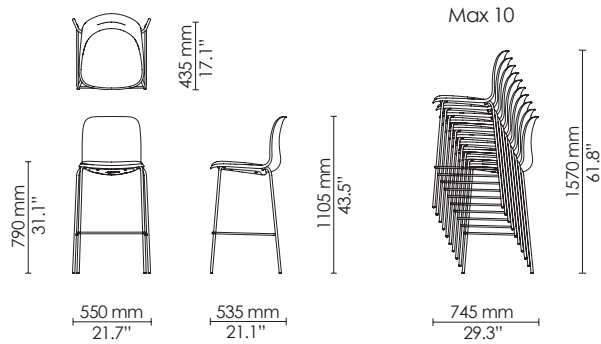

Sled - armchair
Fully upholstered

Sled - sidechair with writing tablet
Polypropylene

Sled - armchair with writing tablet
Polypropylene

Linked chairs

Chair dolly with handle
- Single

*Applicable for polypropylene side chairs only

*Contact HOWE for information on dollies for other SixE chair versions

4-leg - barstool
Polypropylene

4-leg - barstool
Seat upholstered

4-leg - barstool
Fully upholstered

4-leg - barstool - counter height
Polypropylene

4-leg - barstool - counter height
Seat upholstered

4-leg - barstool - counter height
Fully upholstered

Sled - barstool
Polypropylene

Sled - barstool
Seat upholstered

Sled - barstool
Fully Upholstered

Learn - side chair
Polypropylene
Ø720

Swivel - armchair
Polypropylene
Ø590

Swivel - side chair
Seat upholstered
Ø590

Swivel - armchair
Seat upholstered
Ø590

Swivel - side chair
Fully upholstered
Ø590

Swivel - armchair
Fully upholstered
Ø590