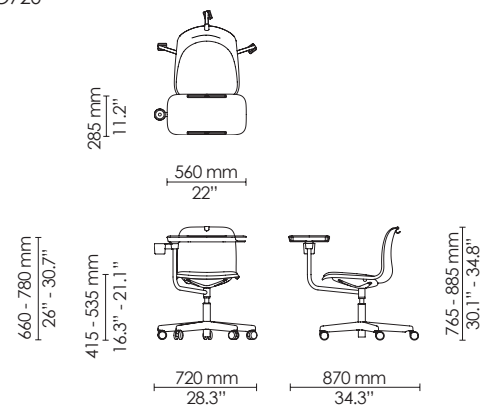

Learn - armchair
Seat upholstered
Ø720

Learn - side chair
Seat upholstered
Ø720