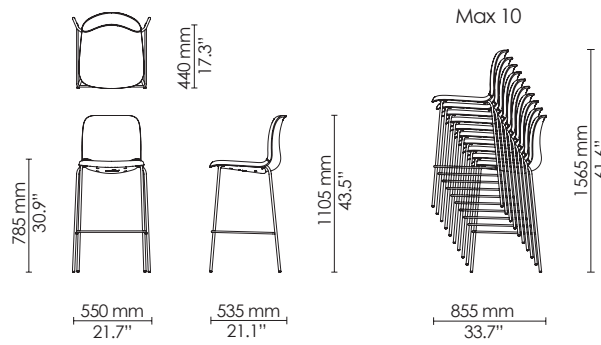

4-leg - barstool
Fully upholstered