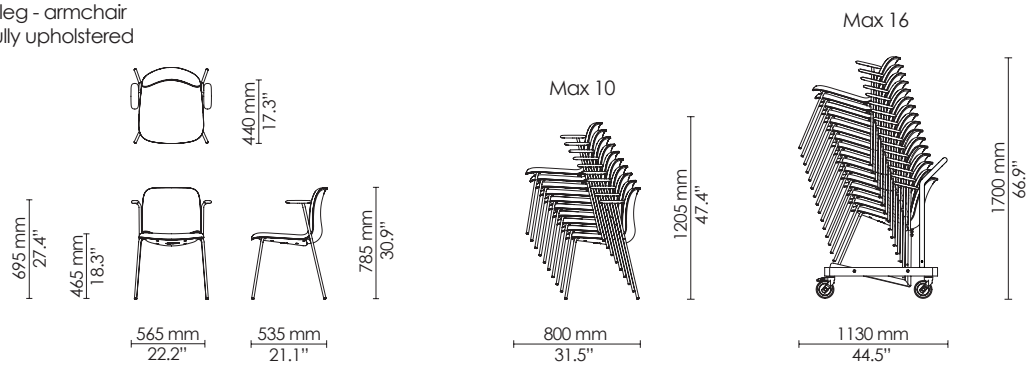

4-leg - armchair
Fully upholstered