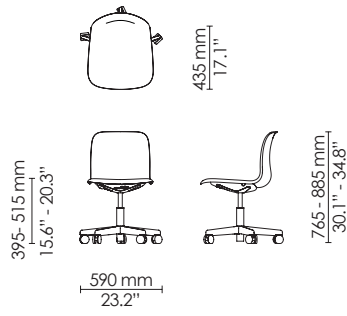

4-leg - barstool - counter height
Seat upholstered

4-leg - barstool - counter height
Fully upholstered

Sled - barstool
Polypropylene

Sled - barstool
Seat upholstered

Sled - barstool
Fully Upholstered

Learn - side chair
Polypropylene
Ø720

Learn - armchair
Polypropylene
Ø720

Learn - side chair
Seat upholstered
Ø720

Learn - armchair
Seat upholstered
Ø720

Learn - side chair
Fully Upholstered
Ø720

Learn - armchair
Fully Upholstered
Ø720

Swivel - side chair
Polypropylene
Ø590

Swivel - armchair
Polypropylene
Ø590

Swivel - side chair
Seat upholstered
Ø590

Swivel - armchair
Seat upholstered
Ø590

Swivel - side chair
Fully upholstered
Ø590

Swivel - armchair
Fully upholstered
Ø590