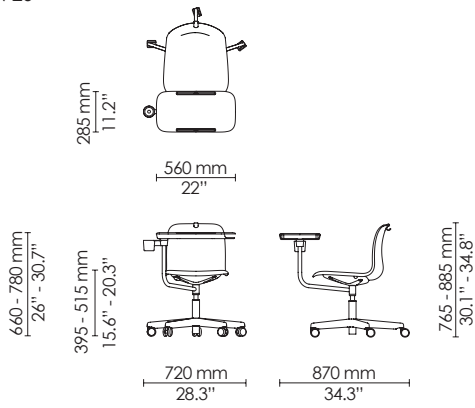

4-leg - barstool - counter height
Seat upholstered

4-leg - barstool - counter height
Fully upholstered

Sled - barstool
Polypropylene

Sled - barstool
Seat upholstered

Sled - barstool
Fully Upholstered

Learn - side chair
Polypropylene
Ø720

Learn - armchair
Polypropylene
Ø720

Learn - side chair
Seat upholstered
Ø720

Learn - armchair
Seat upholstered
Ø720

Learn - side chair
Fully Upholstered
Ø720

Learn - armchair
Fully Upholstered
Ø720

Swivel - side chair
Polypropylene
Ø590

Swivel - armchair
Polypropylene
Ø590

Swivel - side chair
Seat upholstered
Ø590

Swivel - armchair
Seat upholstered
Ø590

Swivel - side chair
Fully upholstered
Ø590

Swivel - armchair
Fully upholstered
Ø590