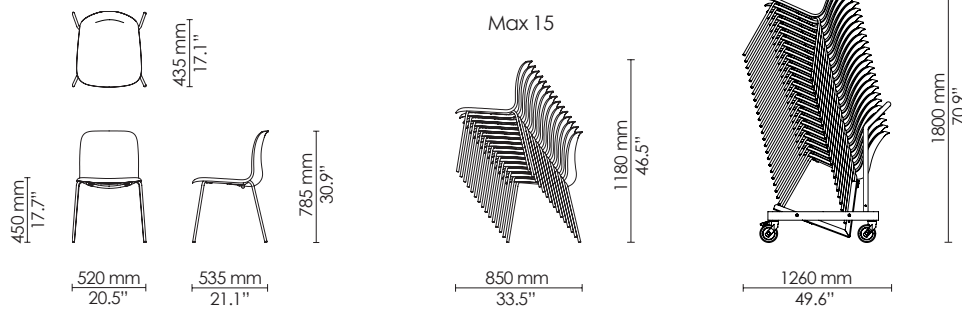

4-leg - side chair
Polypropylene