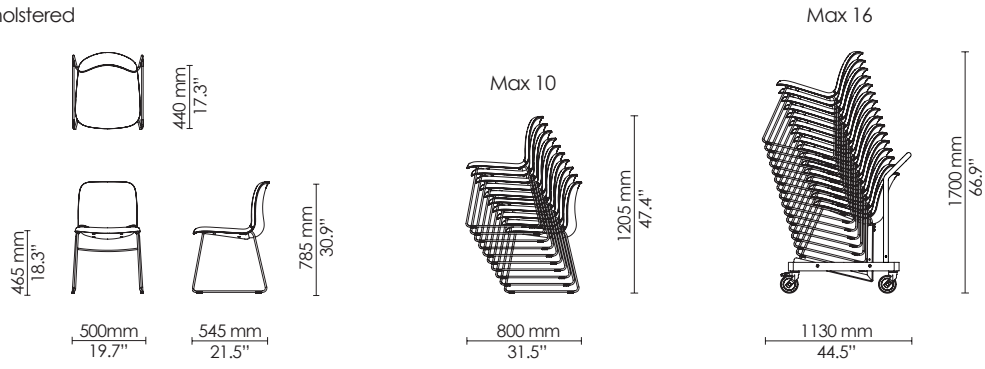

4-leg - side chair
Polypropylene

4-leg - armchair
Polypropylene

4-leg on castors - side chair
Polypropylene

4-leg on castors - armchair
Polypropylene

4-leg - side chair
Seat upholstered

4-leg - armchair
Seat upholstered

4-leg on castors - side chair
Seat upholstered

4-leg on castors - armchair
Seat upholstered

4-leg - side chair
Fully upholstered

4-leg - armchair
Fully upholstered

4-leg on castors - side chair
Fully upholstered

4-leg on castors - armchair
Fully upholstered

Sled - side chair
Polypropylene

Sled - armchair
Polypropylene

Sled - side chair
Seat upholstered

Sled - armchair
Seat upholstered

Sled - side chair
Fully upholstered

Sled - armchair
Fully upholstered

Sled - sidechair with writing tablet
Polypropylene

Sled - armchair with writing tablet
Polypropylene

Linked chairs

Chair dolly with handle
- Single

*Applicable for polypropylene side chairs only