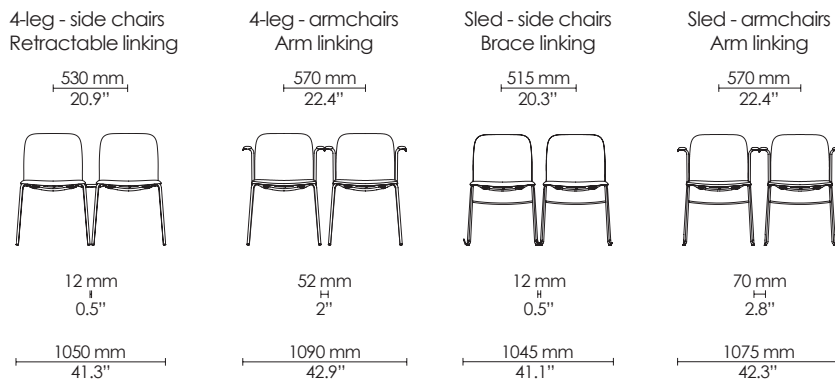

4-leg on castors - armchair
Fully upholstered

Sled - side chair
Polypropylene

Sled - armchair
Polypropylene

Sled - side chair
Seat upholstered

Sled - armchair
Seat upholstered

Sled - side chair
Fully upholstered

Sled - armchair
Fully upholstered

Sled - sidechair with writing tablet
Polypropylene

Sled - armchair with writing tablet
Polypropylene

Linked chairs

Chair dolly with handle
- Single

*Applicable for polypropylene side chairs only

*Contact HOWE for information on dollies for other SixE chair versions

4-leg - barstool
Polypropylene

4-leg - barstool
Seat upholstered

4-leg - barstool
Fully upholstered

4-leg - barstool - counter height
Polypropylene

4-leg - barstool - counter height
Seat upholstered

4-leg - barstool - counter height
Fully upholstered

Sled - barstool
Polypropylene

Sled - barstool
Seat upholstered

Sled - barstool
Fully Upholstered

Learn - side chair
Polypropylene
Ø720