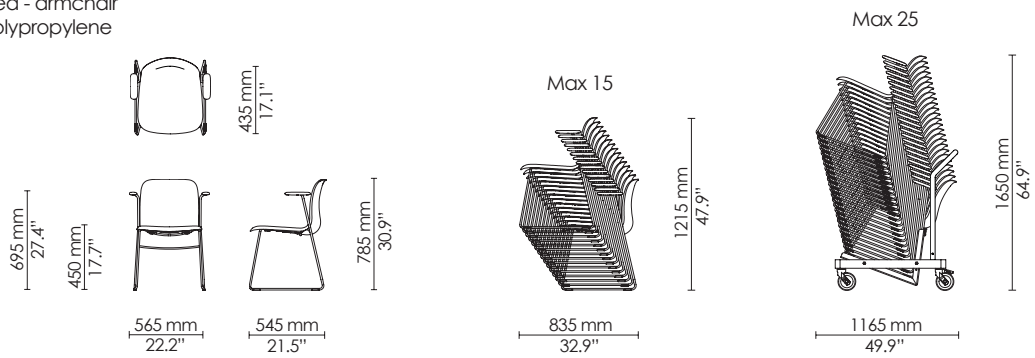

Sled - armchair
Polypropylene