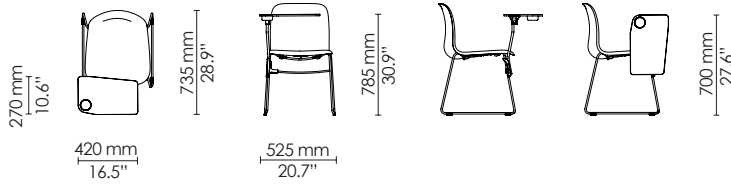

Sled - sidechair with writing tablet
Polypropylene