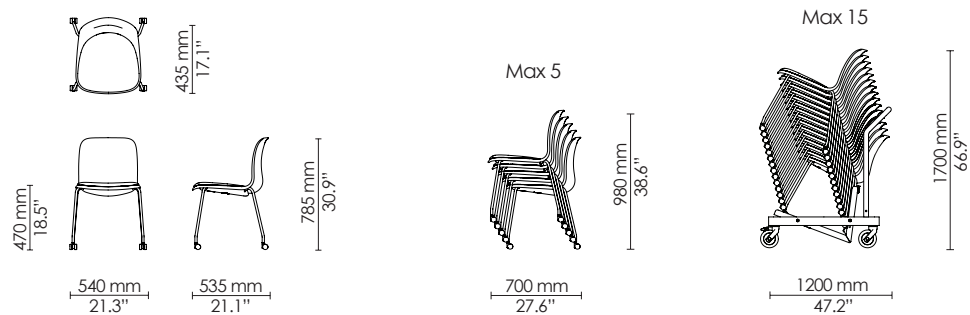

4-leg on castors - side chair
Seat upholstered