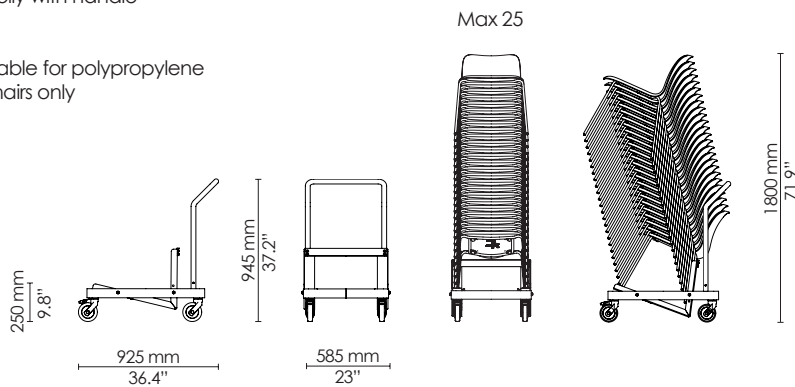

Sled - armchair
Fully upholstered

Sled - sidechair with writing tablet
Polypropylene

Sled - armchair with writing tablet
Polypropylene

Linked chairs

Chair dolly with handle
- Single

*Applicable for polypropylene side chairs only

*Contact HOWE for information on dollies for other SixE chair versions

4-leg - barstool
Polypropylene

4-leg - barstool
Seat upholstered

4-leg - barstool
Fully upholstered

4-leg - barstool - counter height
Polypropylene

4-leg - barstool - counter height
Seat upholstered

4-leg - barstool - counter height
Fully upholstered

Sled - barstool
Polypropylene

Sled - barstool
Seat upholstered

Sled - barstool
Fully Upholstered

Learn - side chair
Polypropylene
Ø720