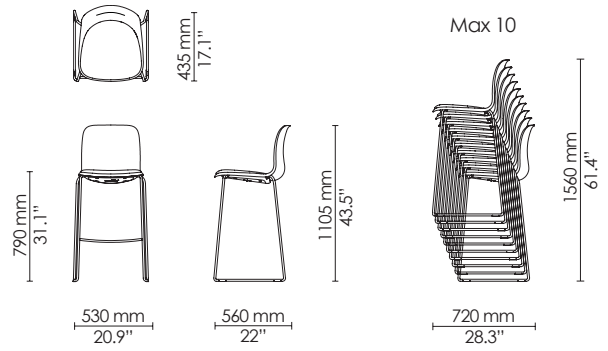

Sled - barstool
Seat upholstered