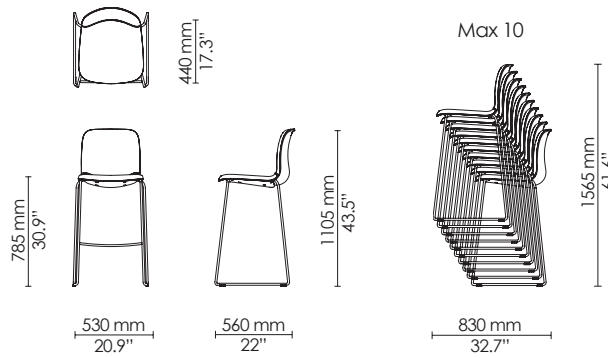

Sled - barstool
Fully Upholstered